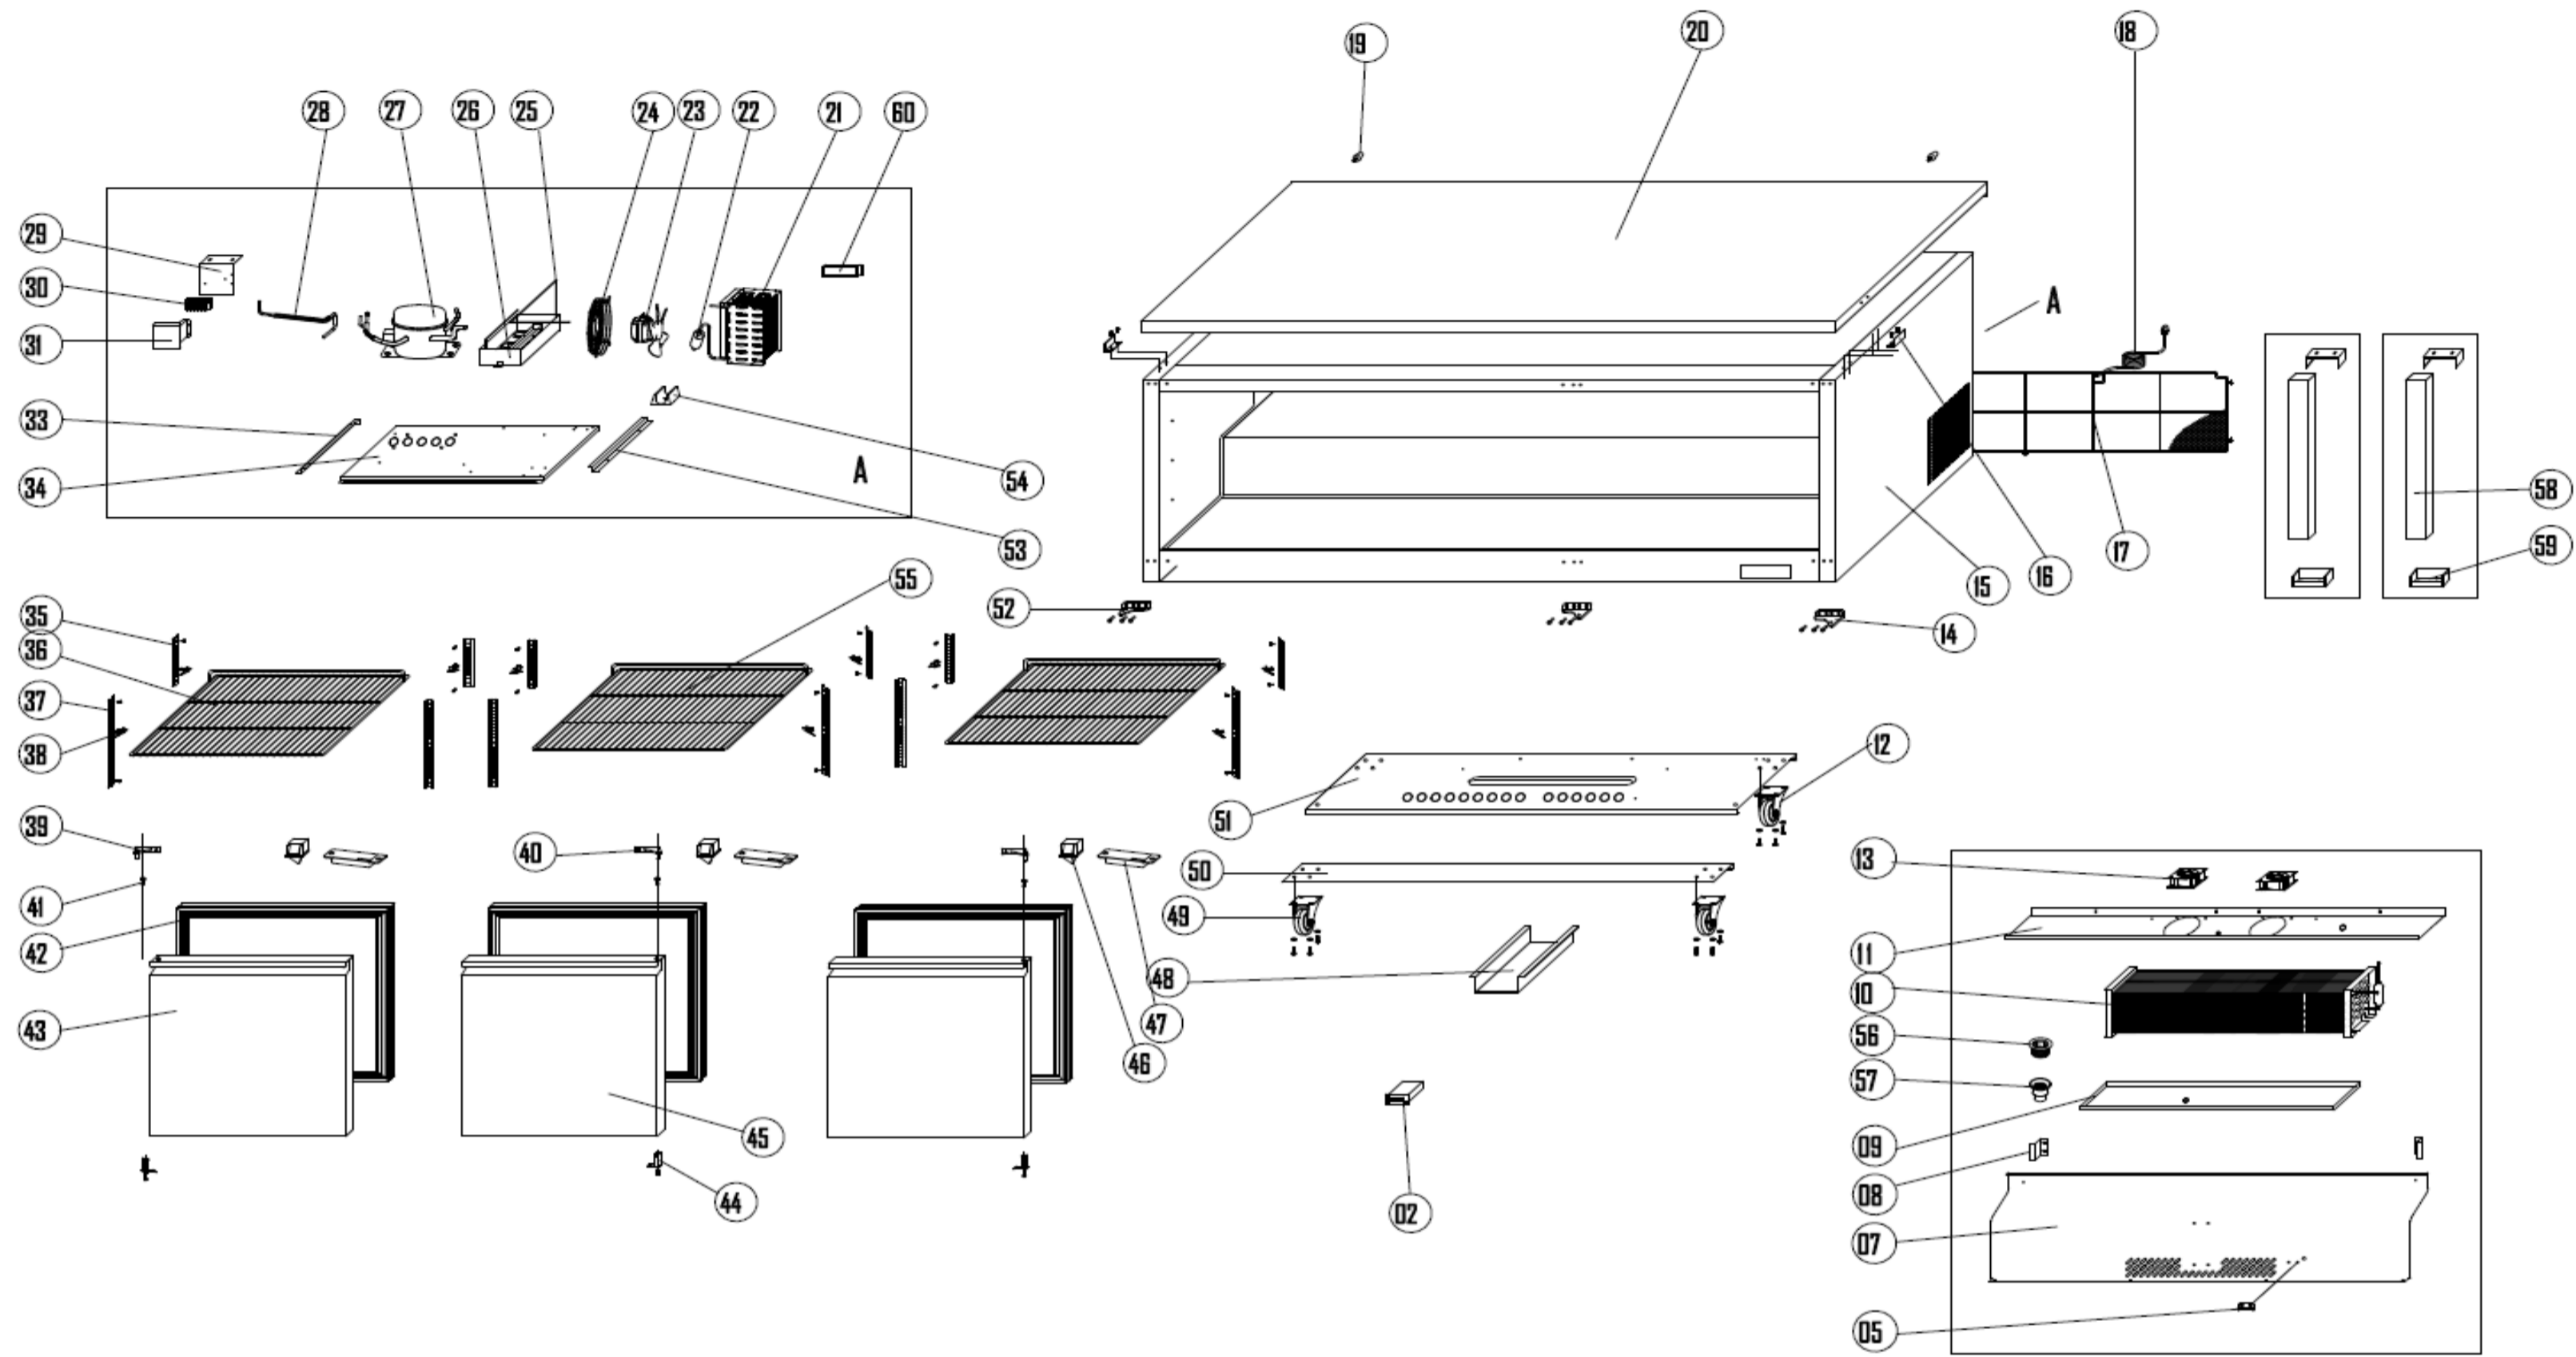

48	CABLE COVER	ALL	1PC	0USK07	KCHUC72R	738292
49	BRAKE WHEEL	ALL	2PCS	0USF03	KCHUC72R	738292
49a	Castor Mounting Bolt (4-PACK)	ALL	4PC	0USC2U	KCHUC72R	738292
49b	Castor Mounting Locking Washer (4-PACK)	ALL	4PC	0USC4A	KCHUC72R	738292
49c	Castor Mounting Flat Washer (4-PACK)	ALL	4PC	0USC2X	KCHUC72R	738292
50	FRONT SUPPORT OF UNIT BOARD	ALL	1PC	0USJ63	KCHUC72R	738292
51	BACK SUPPORT OF UNIT BOARD	ALL	1PC	0USJ64	KCHUC72R	738292
52	LOWER Door Hinge/Left	ALL	1PC	0USF80	KCHUC72R	738292
53	GUIDE OF UNIT BOARD/RIGHT	ALL	1PC	0USK49	KCHUC72R	738292
54	DRIER SUPPORT	ALL	1PC	0USI78	KCHUC72R	738292
55	Middle Shelf	ALL	1PC	0USC0Q	KCHUC72R	738292
56	Drain Pipe(B Ext)	ALL	1PC	096263	KCHUC72R	738292
57	Drain Pipe(A Int)	ALL	1PC	0USG04	KCHUC72R	738292
57a	DRAIN PIPE	ALL	1PC	0USM54	KCHUC72R	738292
57b	DRAIN FIXER	ALL	1PC	0USN75	KCHUC72R	738292
58	Middle Girder	ALL	2PCS	0USH56	KCHUC72R	738292
59	Middle Girder Fixer	ALL	4PCS	0USH59	KCHUC72R	738292
60	Transformer	ALL	1PC	096252	KCHUC72R	738292

EXPLODE OF KCHUC72R